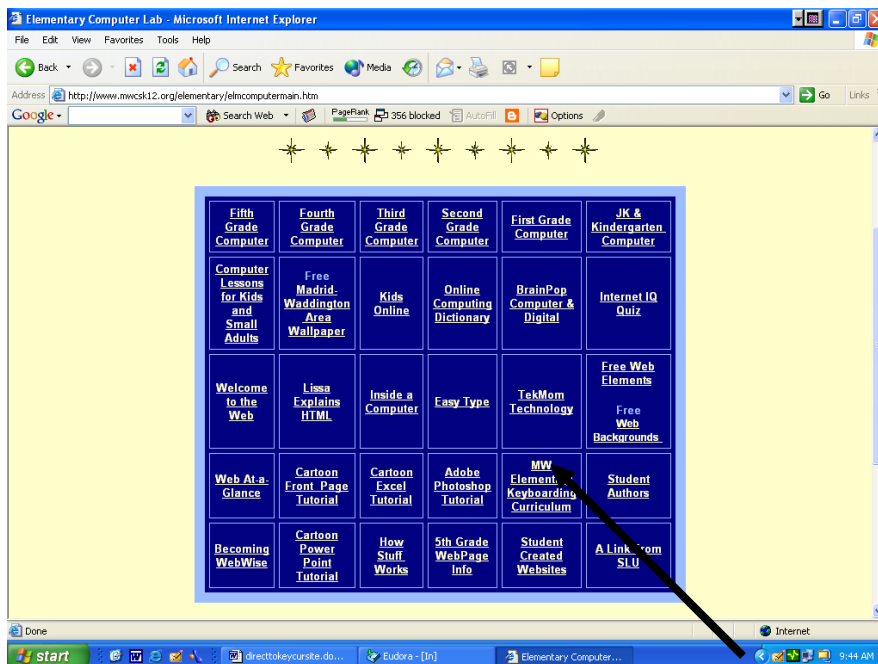

Madrid-Waddington Elementary School Website Address and directions to get to Keyboarding Curriculum Page

<http://www.mwesk12.org/elementary/index.htm>

Click on computer

Click on MW Elementary Keyboarding Curriculum

You're there!