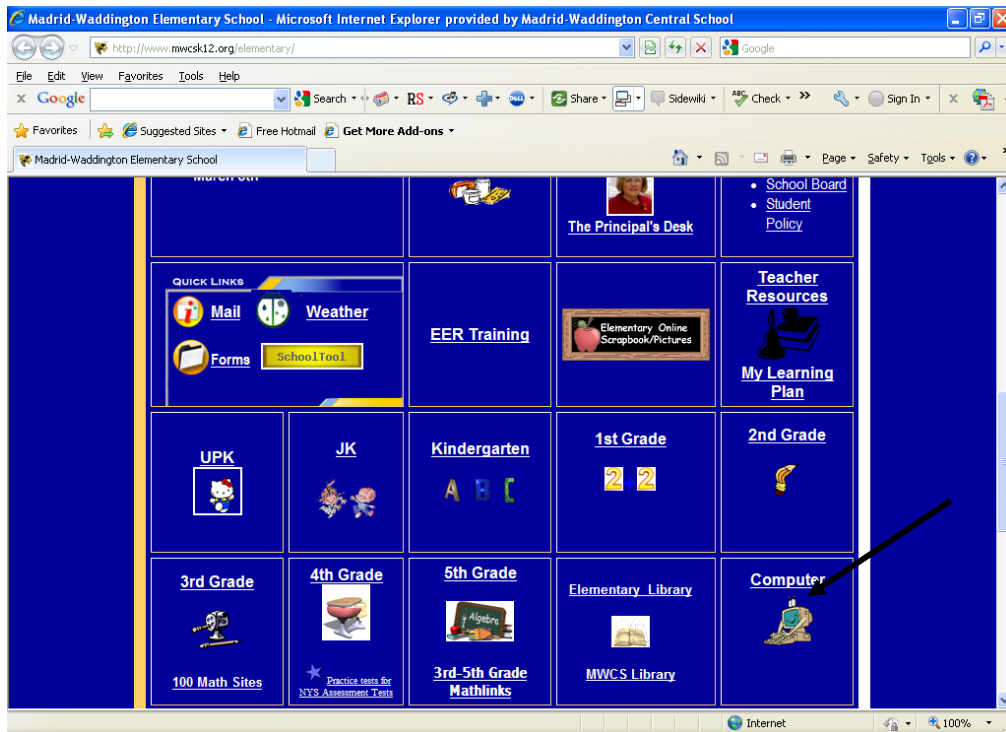

Madrid-Waddington Elementary School Website Address and directions to get to Keyboarding Curriculum Page

<http://www.mwesk12.org/elementary/index.htm>

Click on computer

Click on MW Elementary Keyboarding Curriculum