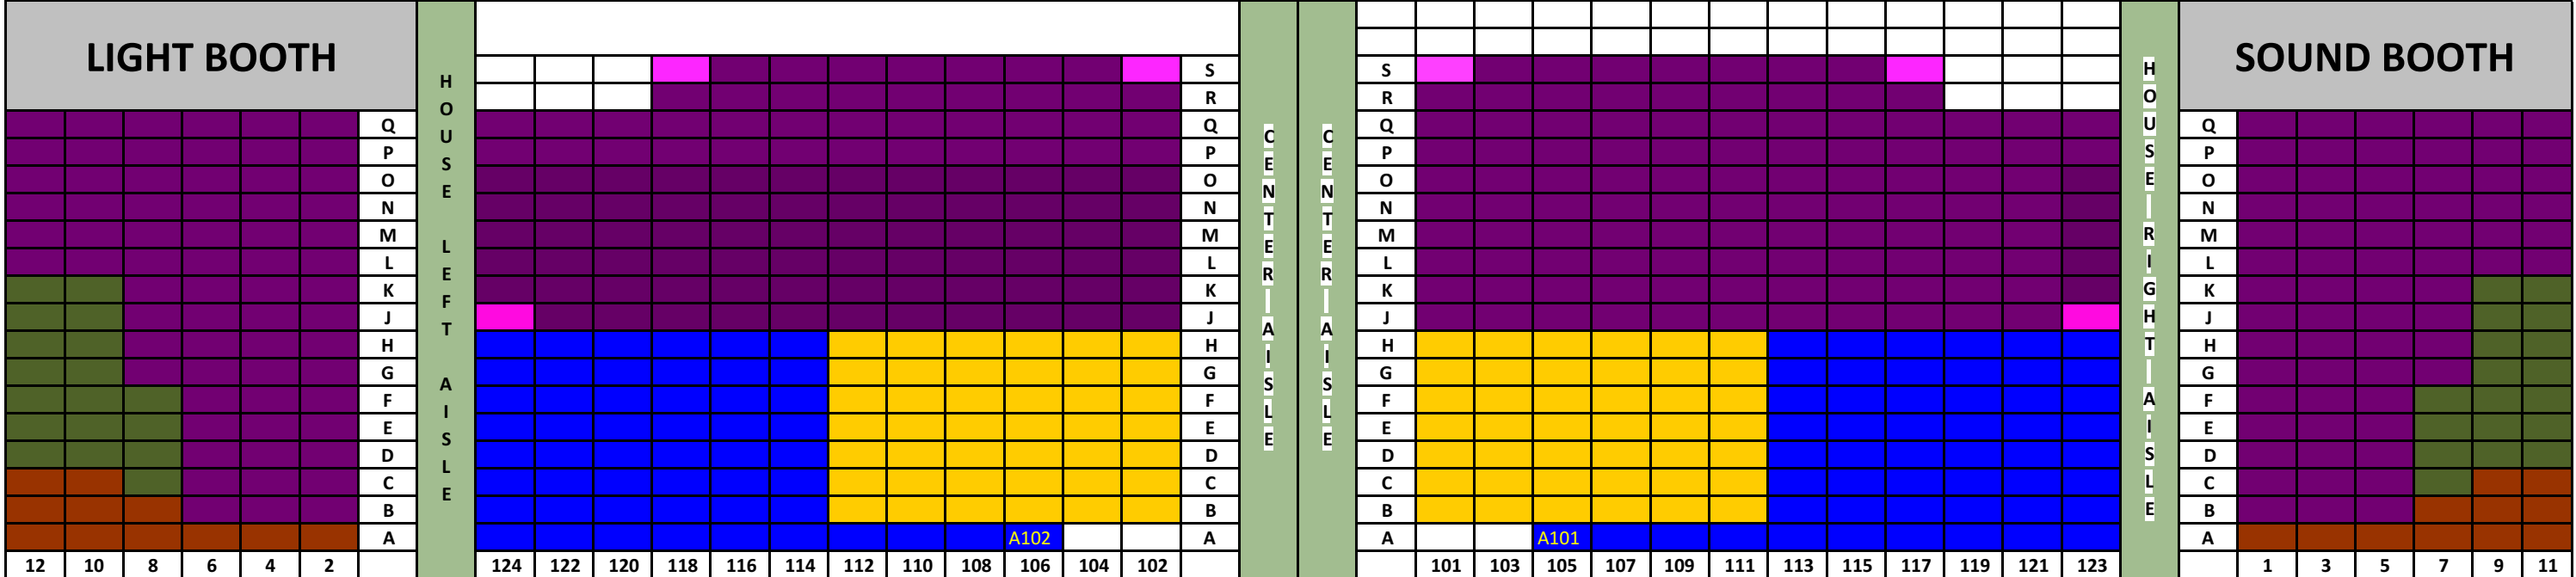

36 Limited View

362 \$8.00

104 \$10.00

84 \$14.00

28 UNAVAILABLE

Auditorium Door  
(closest to library)

Auditorium Door  
(closest to outside)

Handicap for wheelchair - seats 104 & 106 are missing. The first seat is A102

Handicap for wheelchair - seats 103 & 105 are missing. The first seat is A101

ORCHESTRA PIT

MAIN STAGE MAIN STAGE